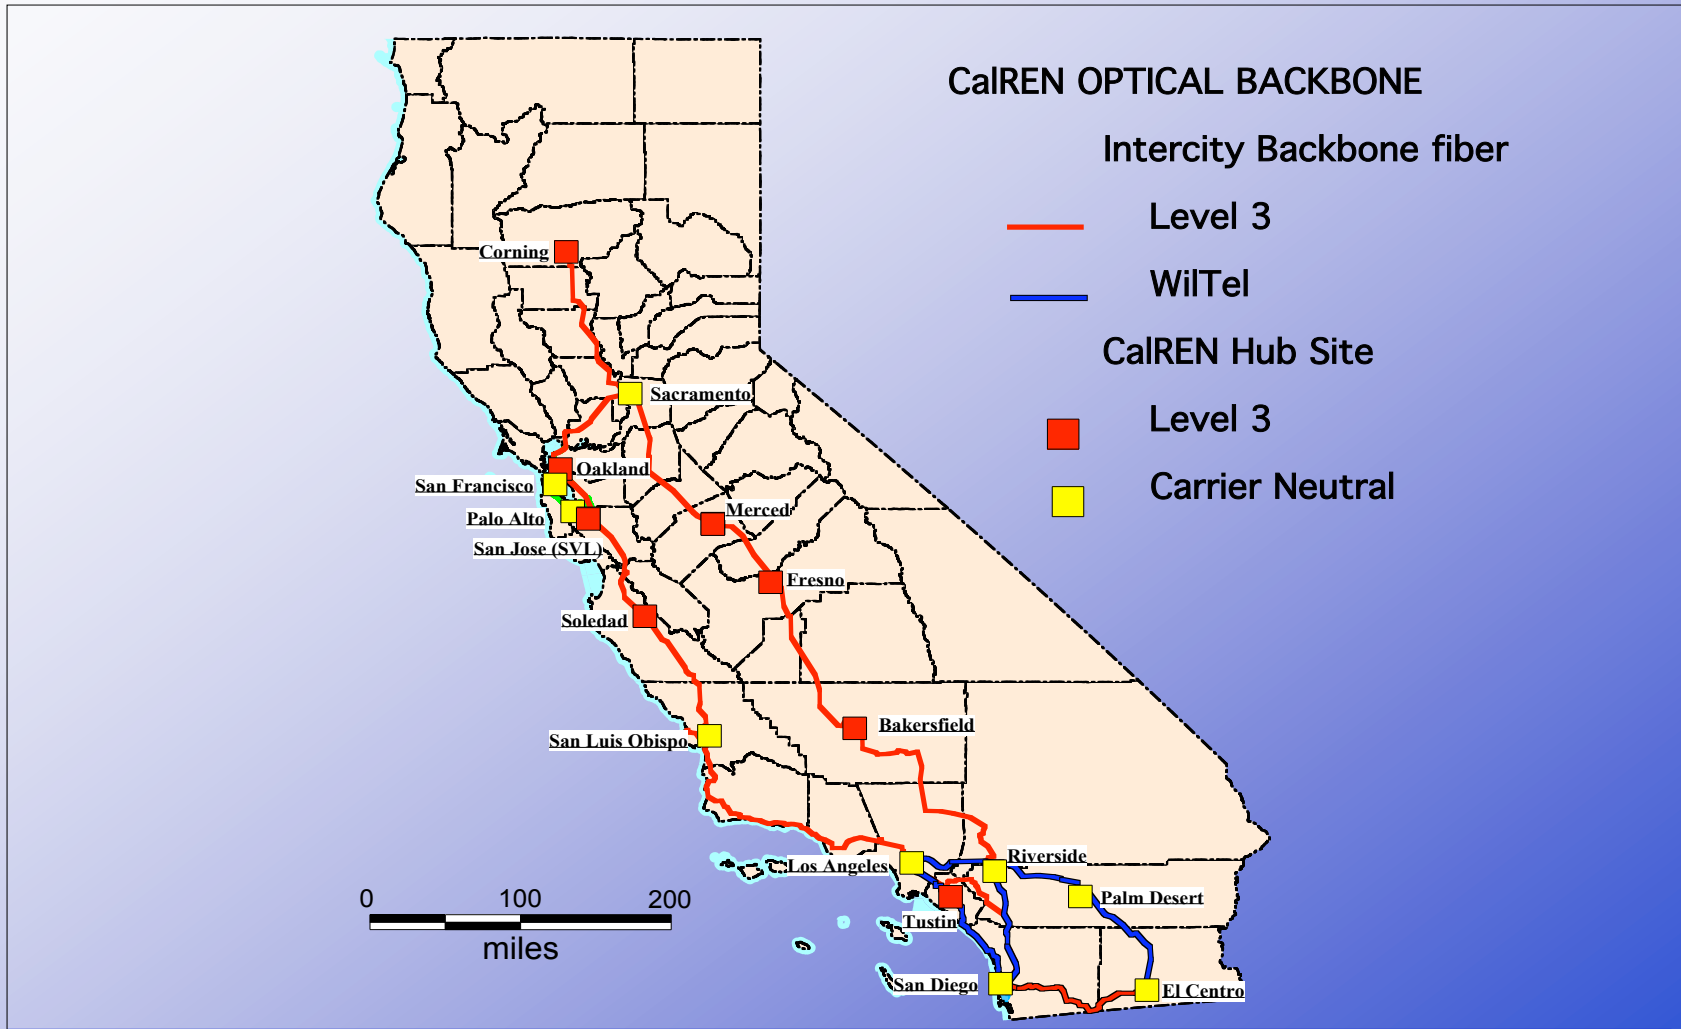

Optical Backbone as of March 2005

The Corporation for Education Network Initiatives in California

9/23/2004 Plan for Coachella Valley Backbone Extension